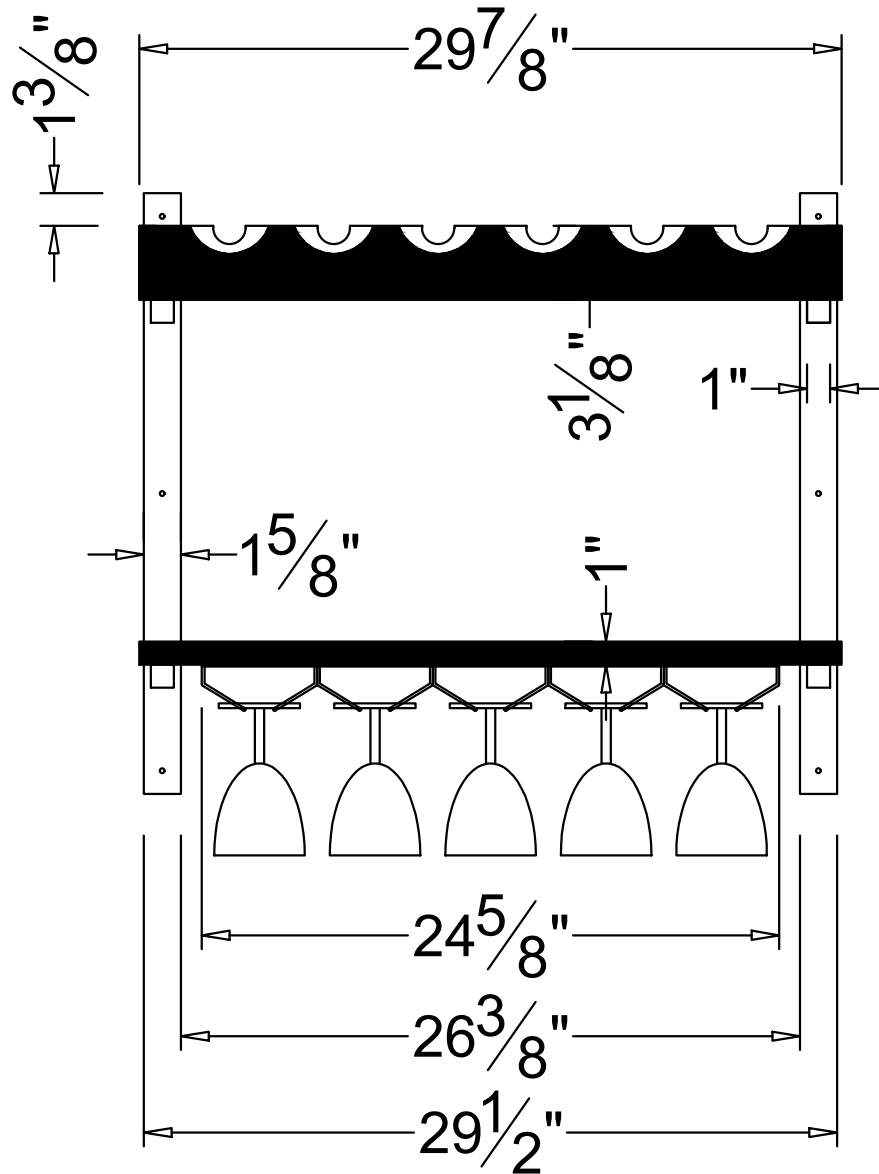

FRONT VIEW

SIDE VIEW

AMBA5320

POMONA SHELF-WINE WALL STORAGE