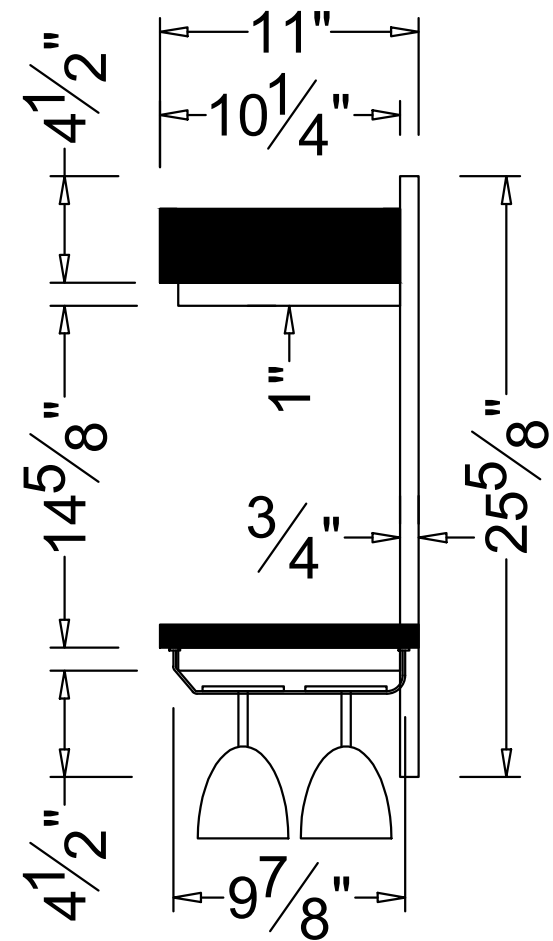

FRONT VIEW

SIDE VIEW

AMBA5320

POMONA SHELF-WINE WALL STORAGE